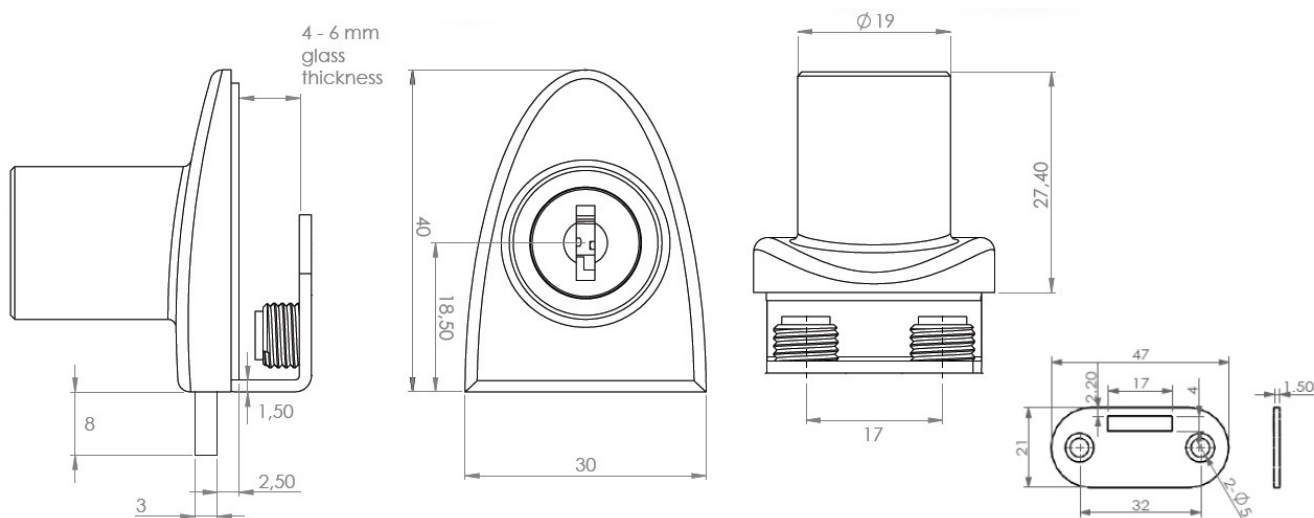

PRODUCT SHEET

Description:

Glass Door Lock "Badge", F/Single Doors, MIC#J11, CPL,W/SISO Oval Metal Key, 400 KD,W/2 Zamak Screws W/PVC Tip, 1 CPL, Flat Oval Metal Striking Plate, f/Glass Thickness 4-6mm

Item number:

14.09.505-0

Units	Box	Carton	HS Code	Barcode
Pcs.	12	240	8301300000	
				5704866048606

SISO A/S

Mileparken 11
DK-2740 Skovlunde
Denmark
VAT: DK 24786013

Phone +45 45 830 900

www.siso.dk
siso@siso.dk

Danske Bank
Nytorv Branch
Copenhagen
SWIFT: DABADKKK

Account no.
4180 3112 112936
IBAN Account
DK7230003112112936